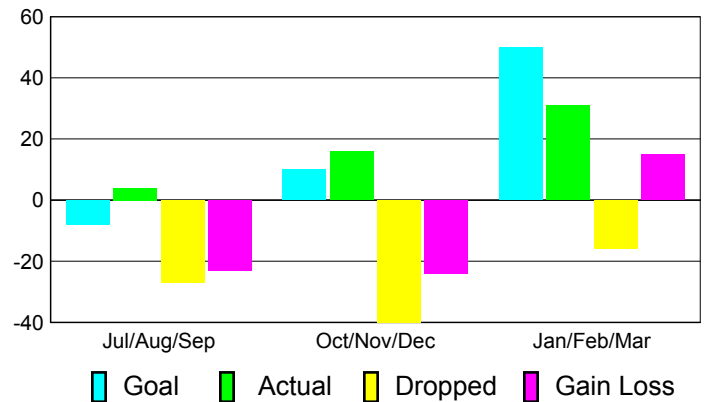

Membership Results 2010-2011

Goal, New, Dropped, Gain/Loss

Comparison of Membership Gain/Loss

Current Year Compared to the Previous Year