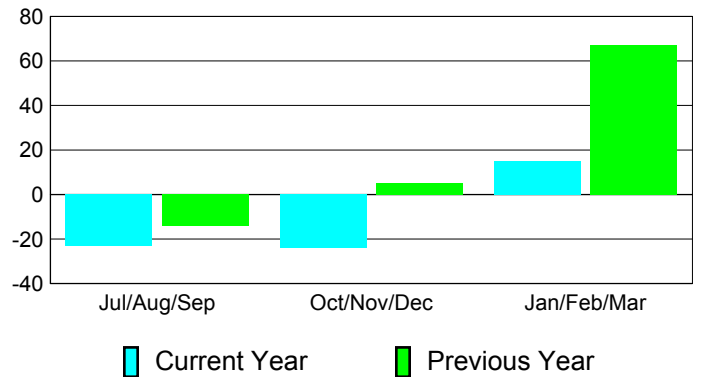

**Membership Results
2010-2011**

**Membership
2009-2010**

Month	Net Memb Goal	Actual New Memb	Actual Dropped Memb	Gain/Loss of Memb	Gain/Loss of Memb
Jul/Aug/Sep	-8	4	-27	-23	-14
Oct/Nov/Dec	10	16	-40	-24	5
Jan/Feb/Mar	50	31	-16	15	67
Totals	52	51	-83	-32	58

Membership Results 2010-2011

Goal, New, Dropped, Gain/Loss

Comparison of Membership Gain/Loss

Current Year Compared to the Previous Year

Gender Comparison 2010-2011

Jul/Aug/Sep

Oct/Nov/Dec

Jan/Feb/Mar